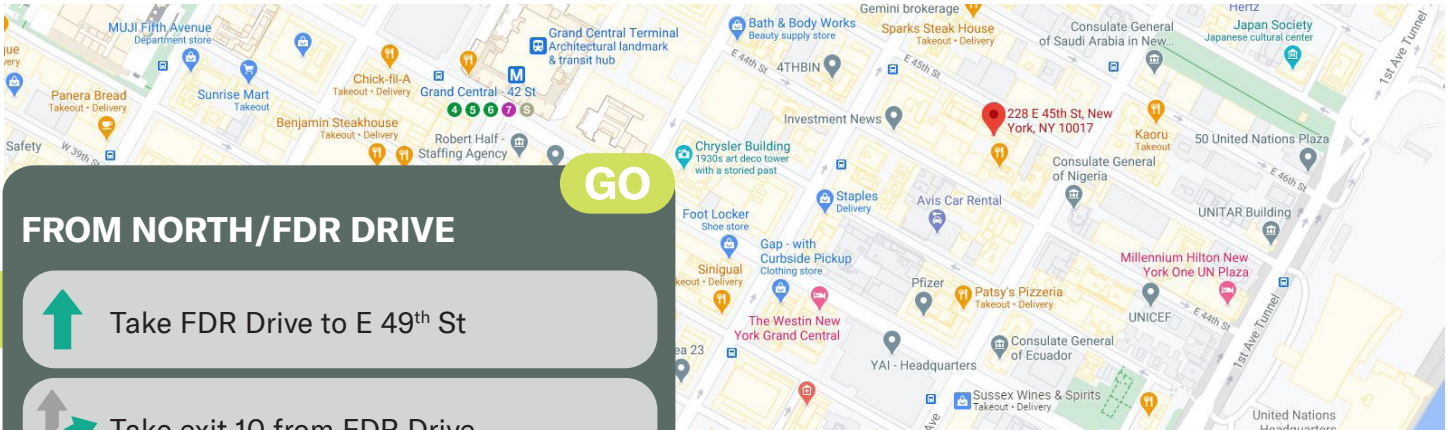

MANHATTAN OFFICE

45th Street Between 2nd and 3rd

Rödl Langford de Kock LLP

228 East 45th Street, Suite 710

New York, NY 10017

Tel.: +1-212-380-9250

GO

FROM NORTH/FDR DRIVE

Take FDR Drive to E 49th St

Take exit 10 from FDR Drive

Continue onto E 49th St

Turn left onto 2nd Ave

Turn right onto E 45th St

Destination will be on your left

Enter the building and take the elevator to the 7th floor

GO

FROM EAST/QUEENSBORO BRIDGE

Take the Ed Koch Queensboro Bridge

Turn left onto 2nd Ave

Turn right onto E 45th St

Destination will be on your left

Enter the building and take the elevator to the 7th floor

GO

FROM SOUTH/FDR DRIVE

Take FDR Drive

Take exit 9 for E 42nd St

Use the right two lanes to turn right onto 1st Avenue/United Nations Plaza

Turn left onto E 45th St

Destination will be on your left

Enter the building and take the elevator to the 7th floor